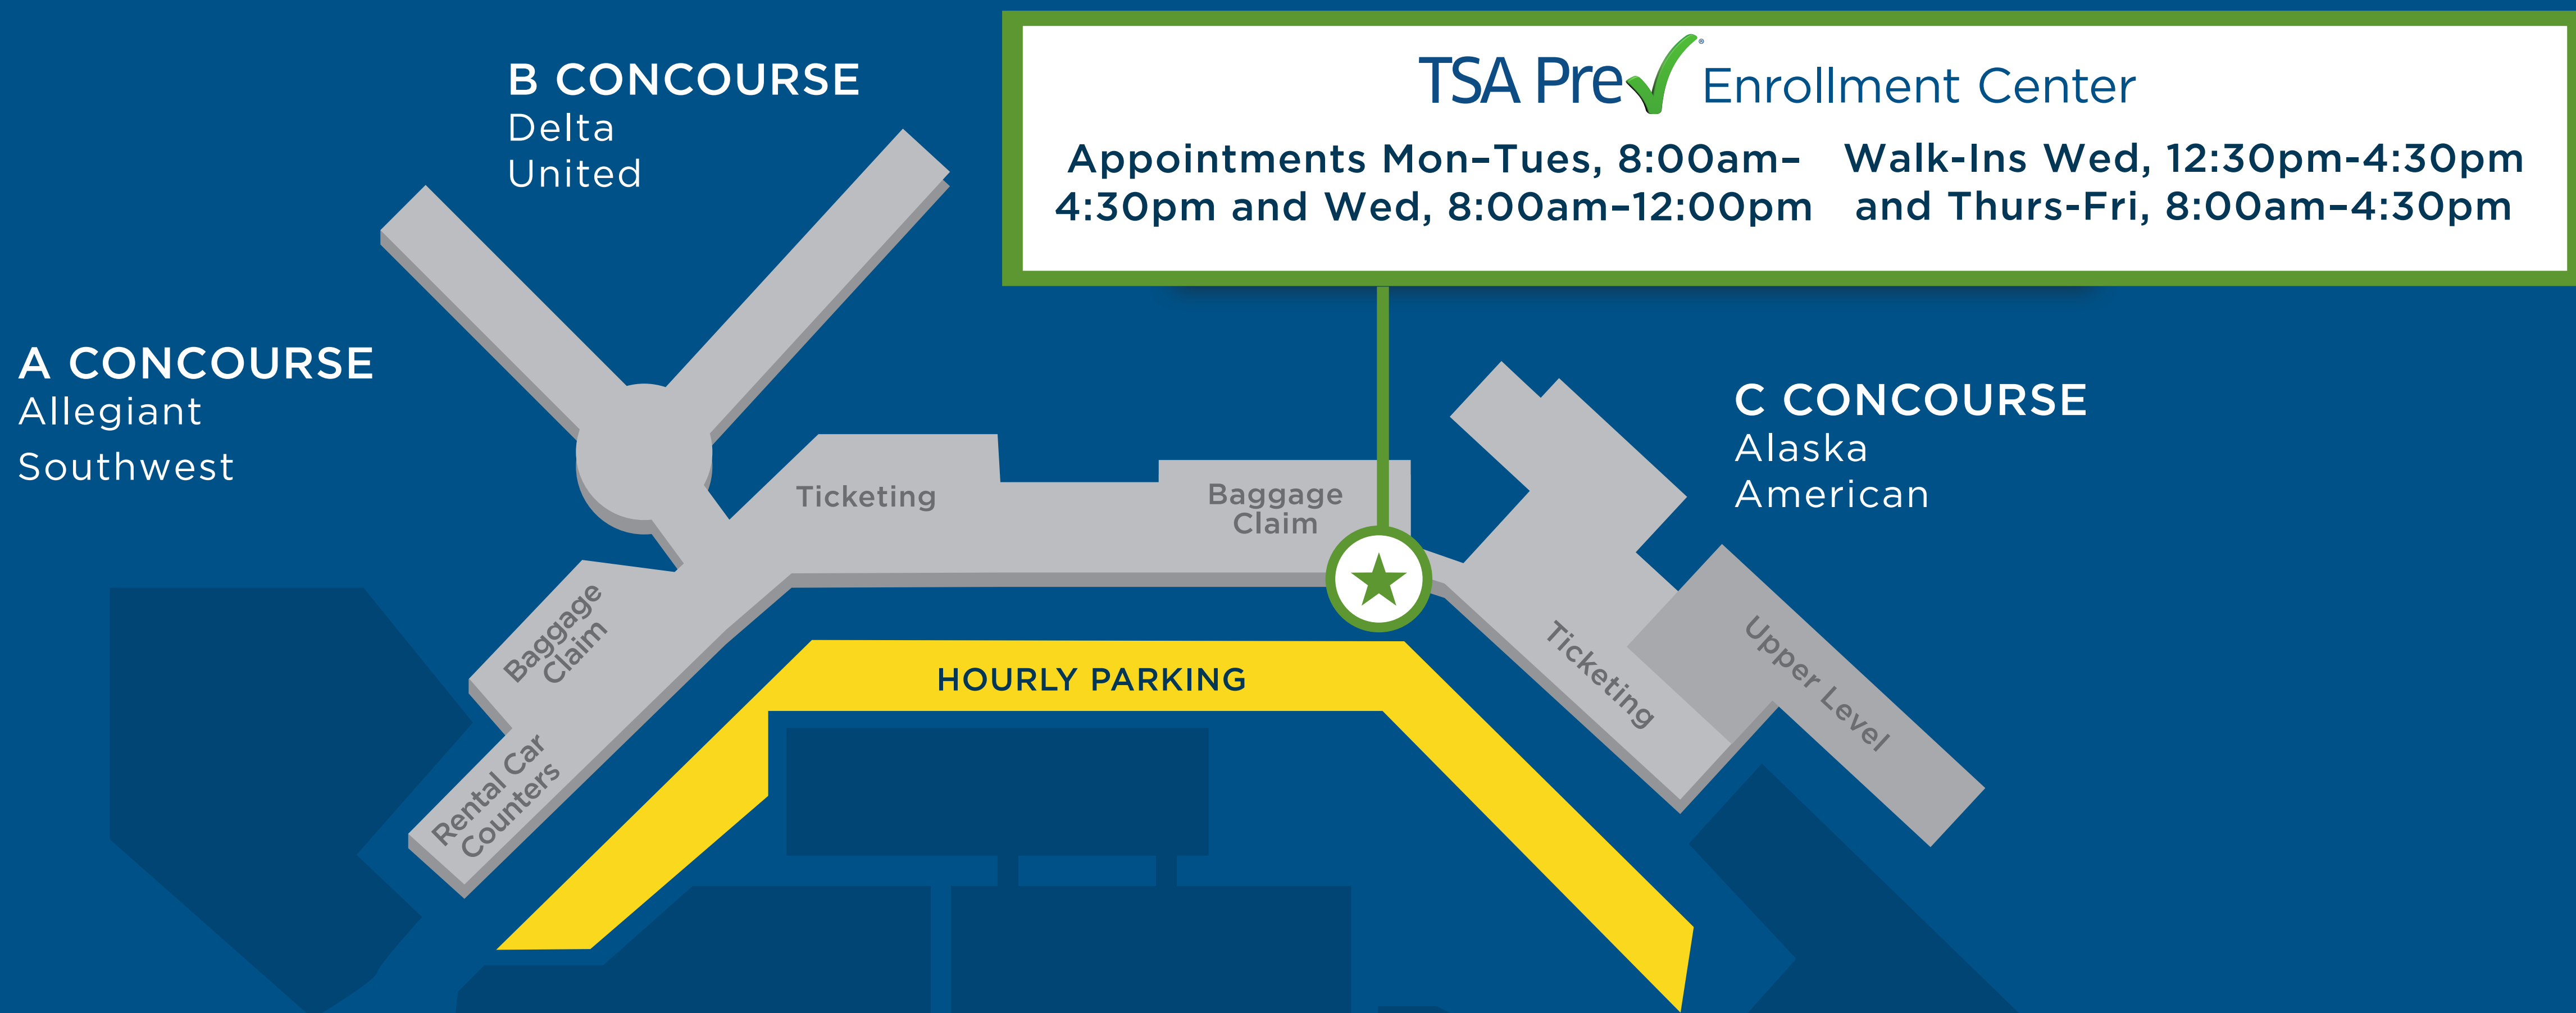

TSA Pre✓[®] AT

Spokane International Airport
SpokaneAirports.net

Enroll in TSA PreCheck[®] at Spokane International Airport!

Complete your initial application and schedule an appointment for enrollment at tsa.gov/precheck

TSA PreCheck[®] IS AS EASY AS 1-2-3.

1. Go to tsa.gov/precheck to apply and schedule enrollment appointment.
2. Visit the convenient enrollment center located at Spokane International Airport.
3. Enjoy traveling smarter with more convenience!

Spokane International Airport Terminal Map

TSA PreCheck[®] is an expedited screening program that allows pre-approved airline travelers to leave on their shoes, light outerwear and belt at the security checkpoint. At certain airports, passengers can also keep their laptop in its case and their 3-1-1 compliant liquids/gels bag in a carry-on bag.