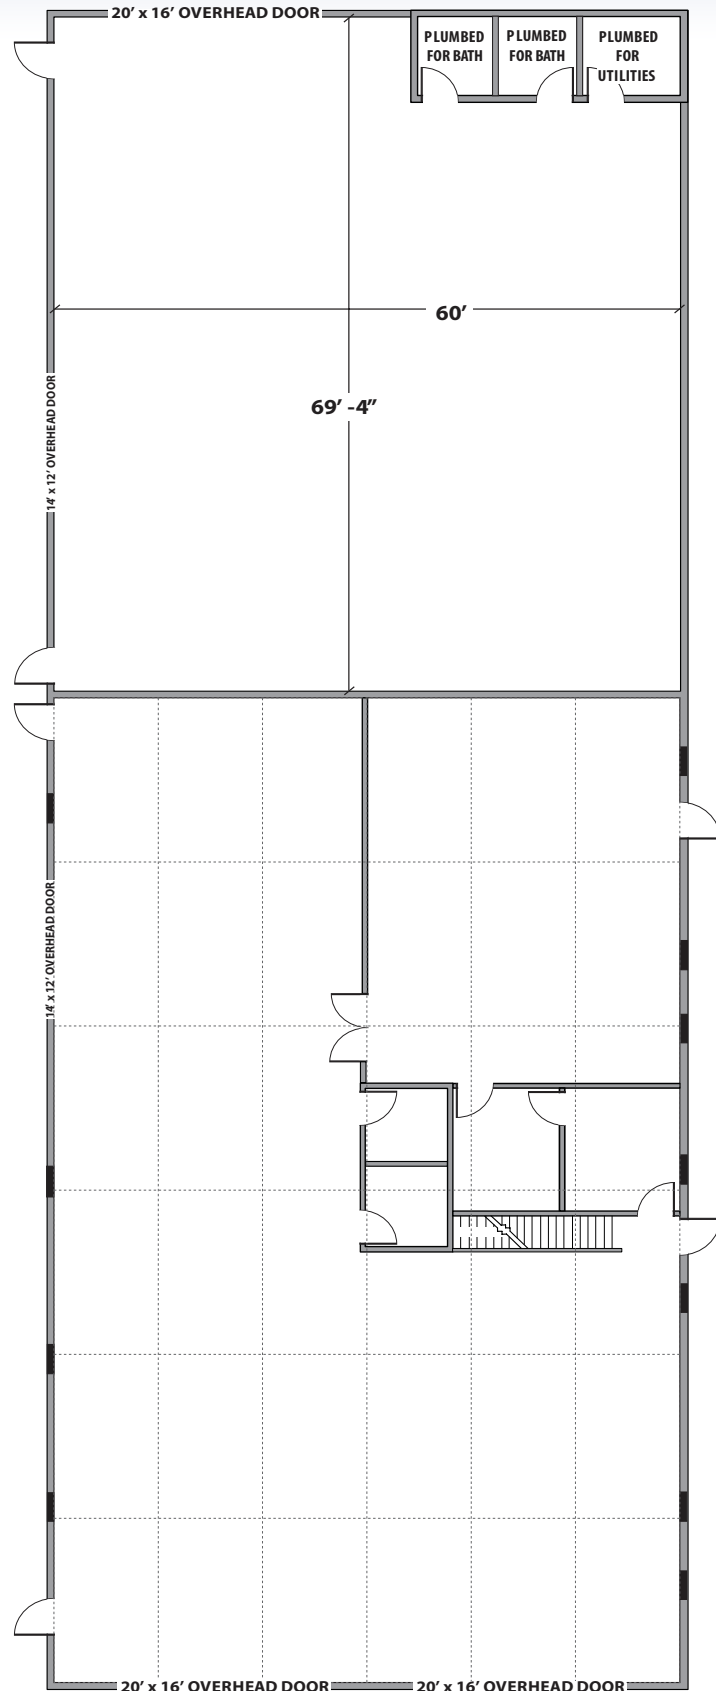

AVAILABLE SPACE FOR LEASE

Alton Warehouse
7201 W. Will D. Alton Drive
Spokane, WA 99224

Contact:
Leisa Kosanke
Marketing Manager
Spokane International Airport
9000 W. Airport Drive, Suite 204
Spokane, WA 99224
509.455.6412
509.481.3340 - cell
lkosanke@spokaneairports.net
Website: www.spokaneairports.net