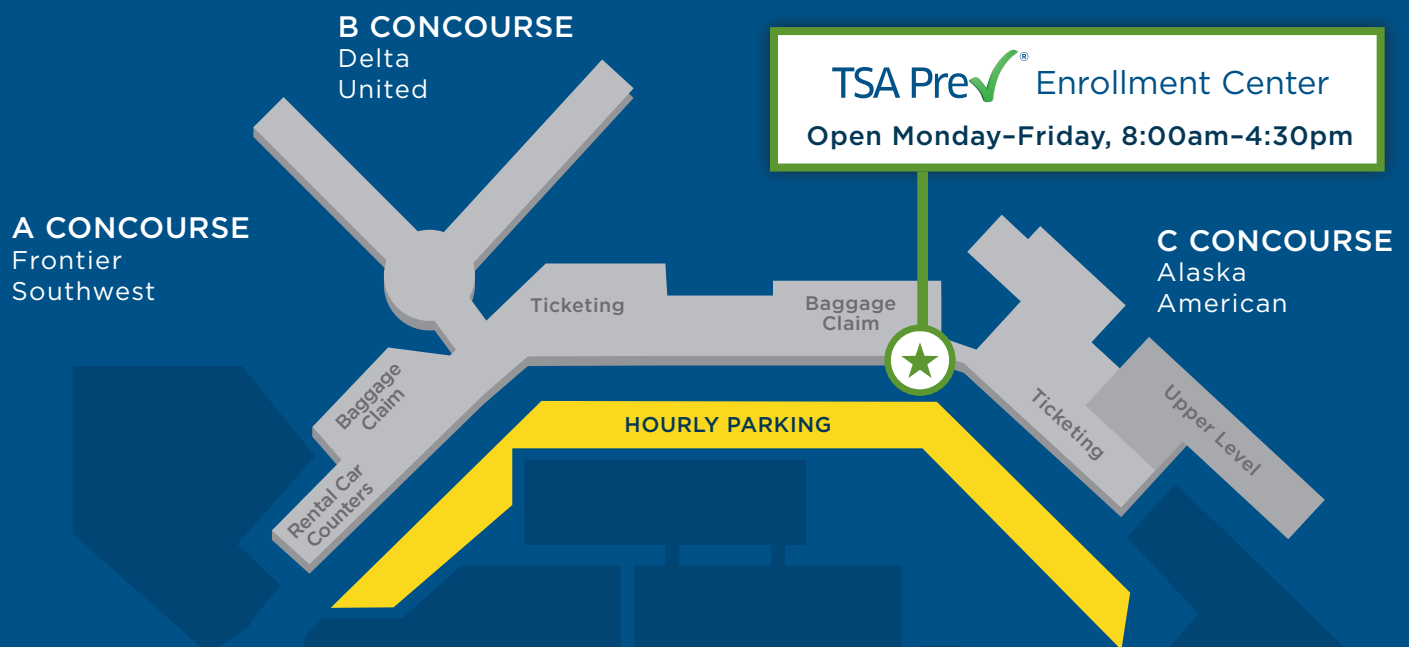

TSA Pre[✓] AT

Spokane International Airport
SpokaneAirports.net

Enroll in TSA PreCheck[®] at Spokane International Airport!

Complete your initial application and schedule an appointment for enrollment at tsa.gov/precheck

TSA PreCheck[®] IS AS EASY AS 1-2-3.

1. Go to tsa.gov/precheck to apply and schedule enrollment appointment.
2. Visit the convenient enrollment center located at Spokane International Airport.
3. Enjoy traveling smarter with more convenience!

Spokane International Airport Terminal Map

TSA Precheck[®] is an expedited screening program that allows pre-approved airline travelers to leave on their shoes, light outerwear and belt at the security checkpoint. At certain airports, passengers can also keep their laptop in its case and their 3-1-1 compliant liquids/gels bag in a carry-on bag.