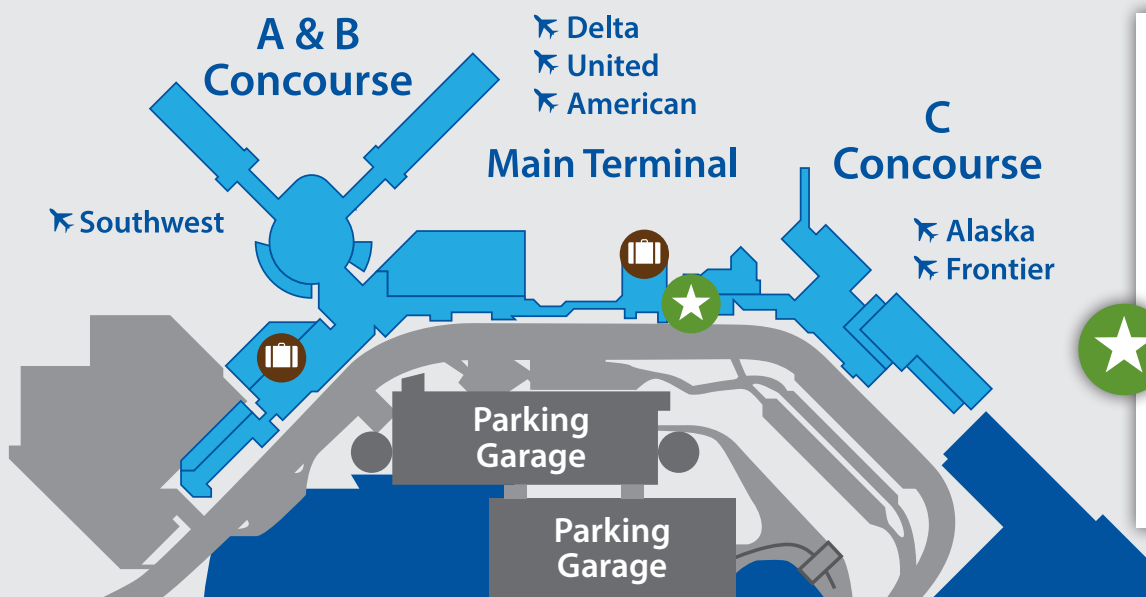

Speed through
Airport Screening!

Enroll in TSA Precheck™ at Spokane International Airport!

TSA Precheck™ is an expedited screening program that allows pre-approved airline travelers to leave on their shoes, light outerwear and belt at the security checkpoint. At certain airports, passengers can also keep their laptop in its case and their 3-1-1 compliant liquids/gels bag in a carry-on bag.

Complete your initial application and schedule an appointment for enrollment:
www.tsa.gov/tsa-precheck

Spokane International Airport Terminal Map

 TSA Pre✓™ Enrollment Center

Complete your initial application and schedule an appointment for enrollment:
www.tsa.gov/tsa-precheck