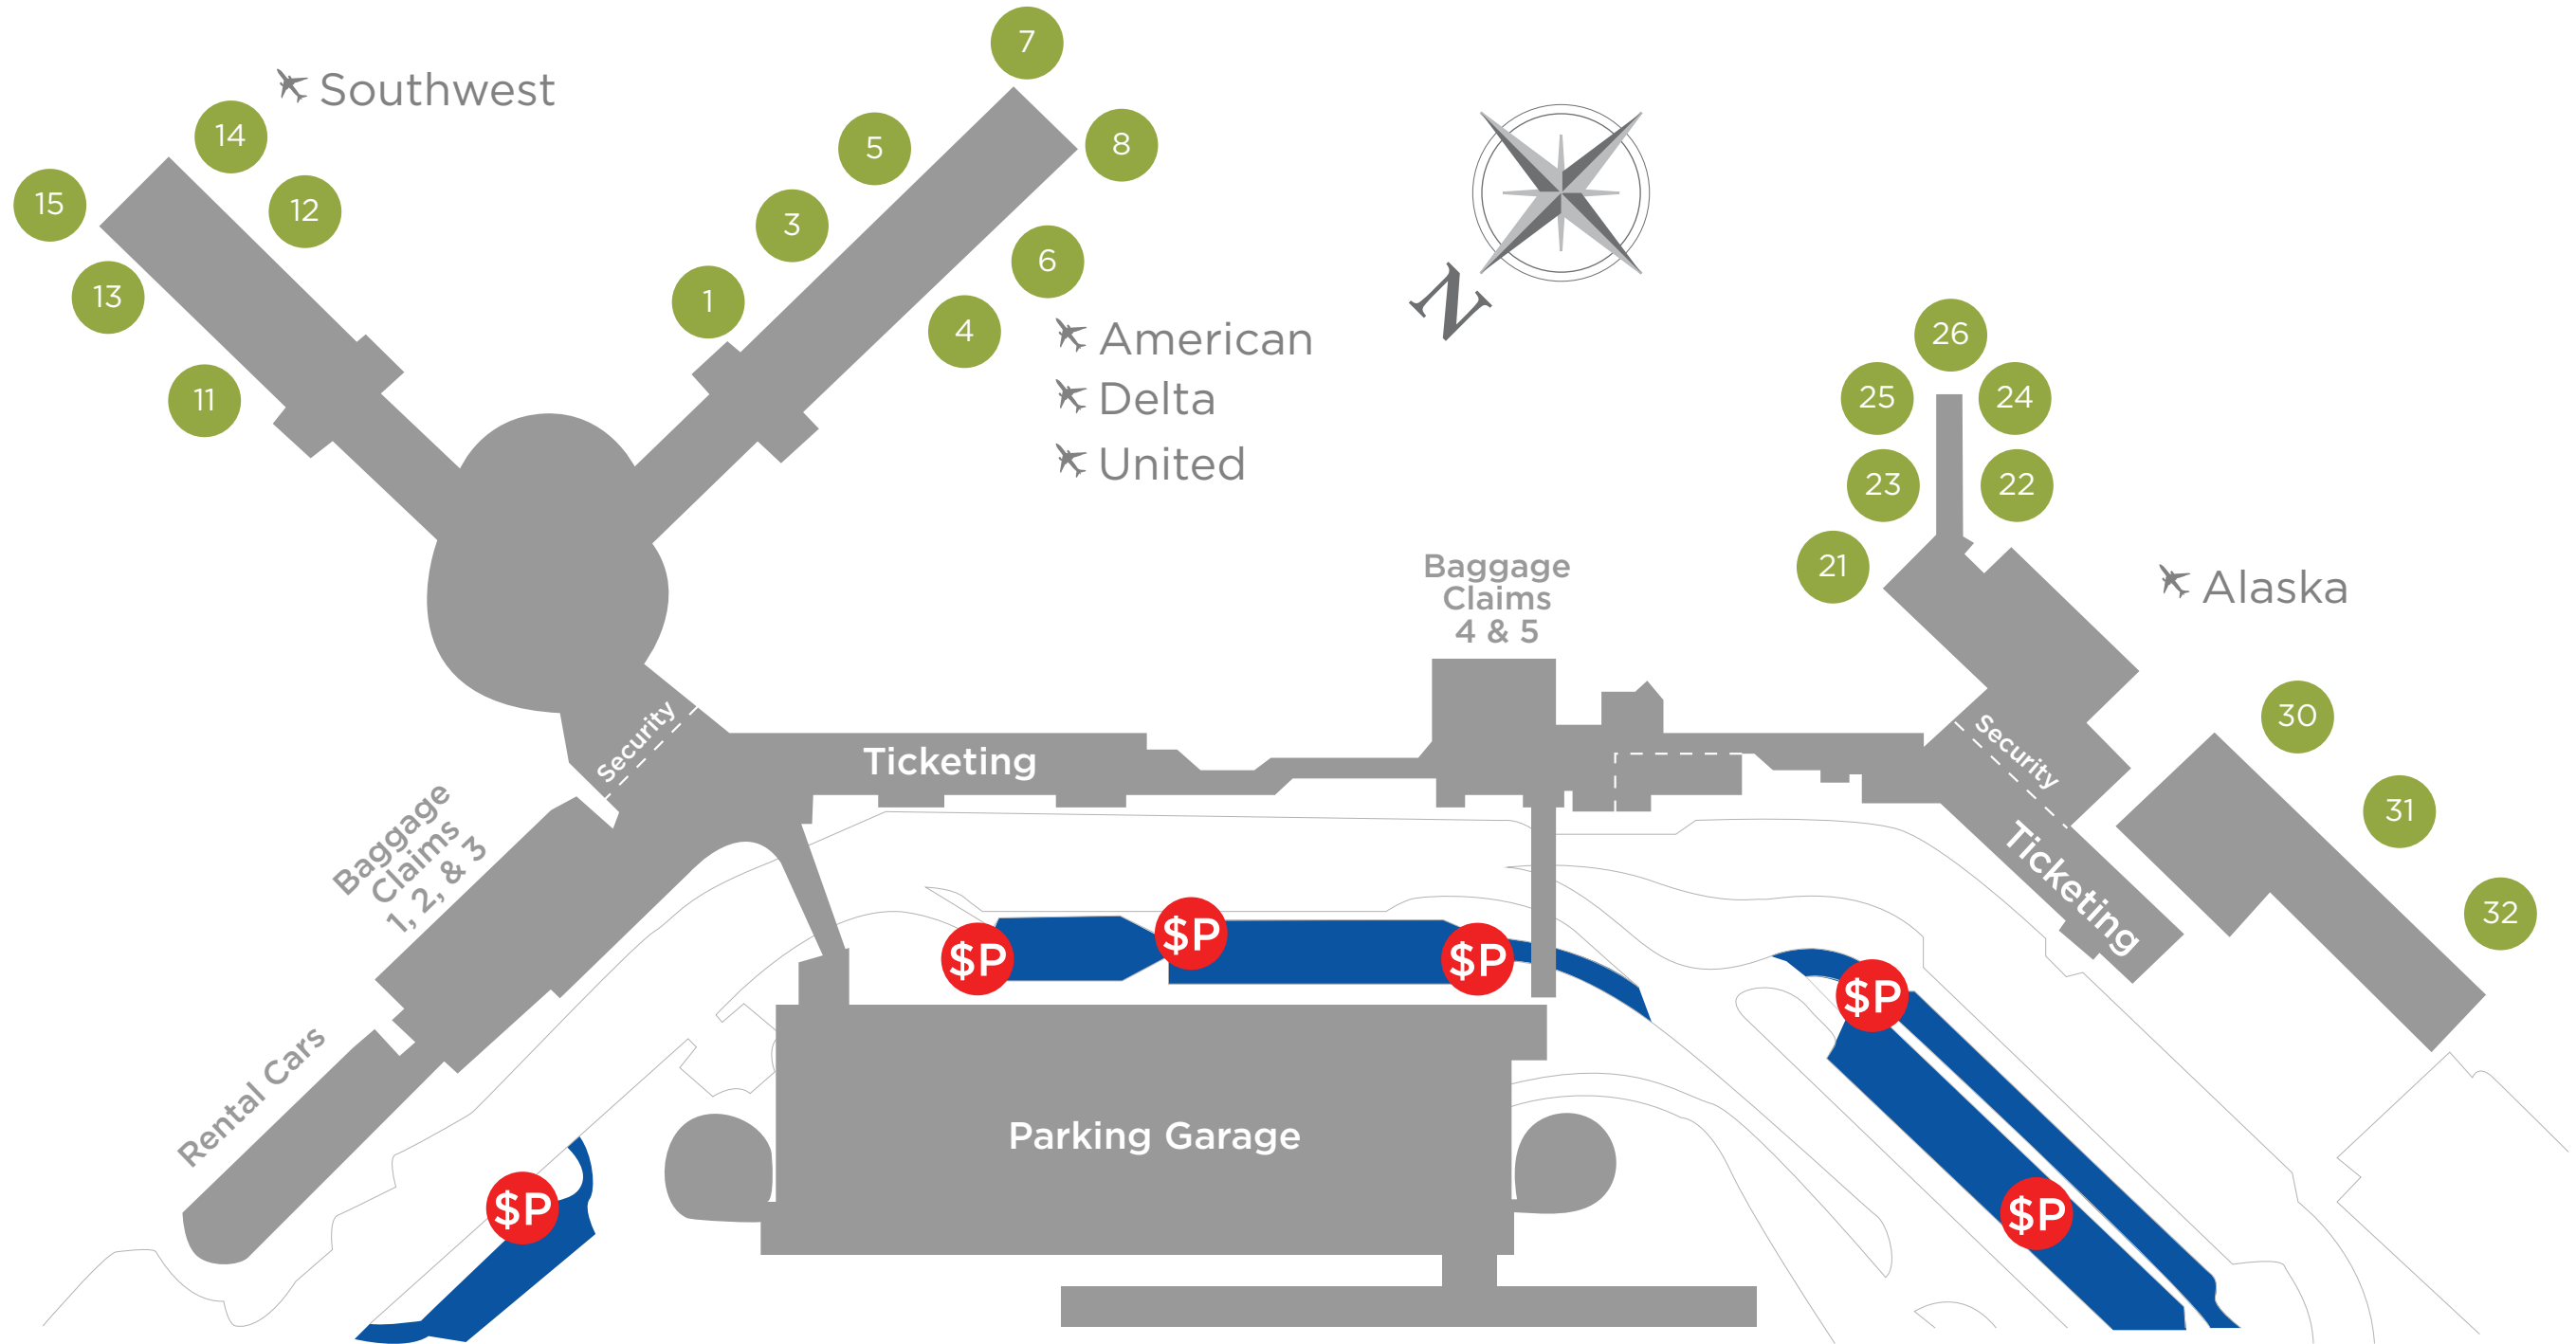

Hourly Parking Map

Spokane International Airport
SpokaneAirports.net

1 Gate

\$P Hourly Parking Pay Station