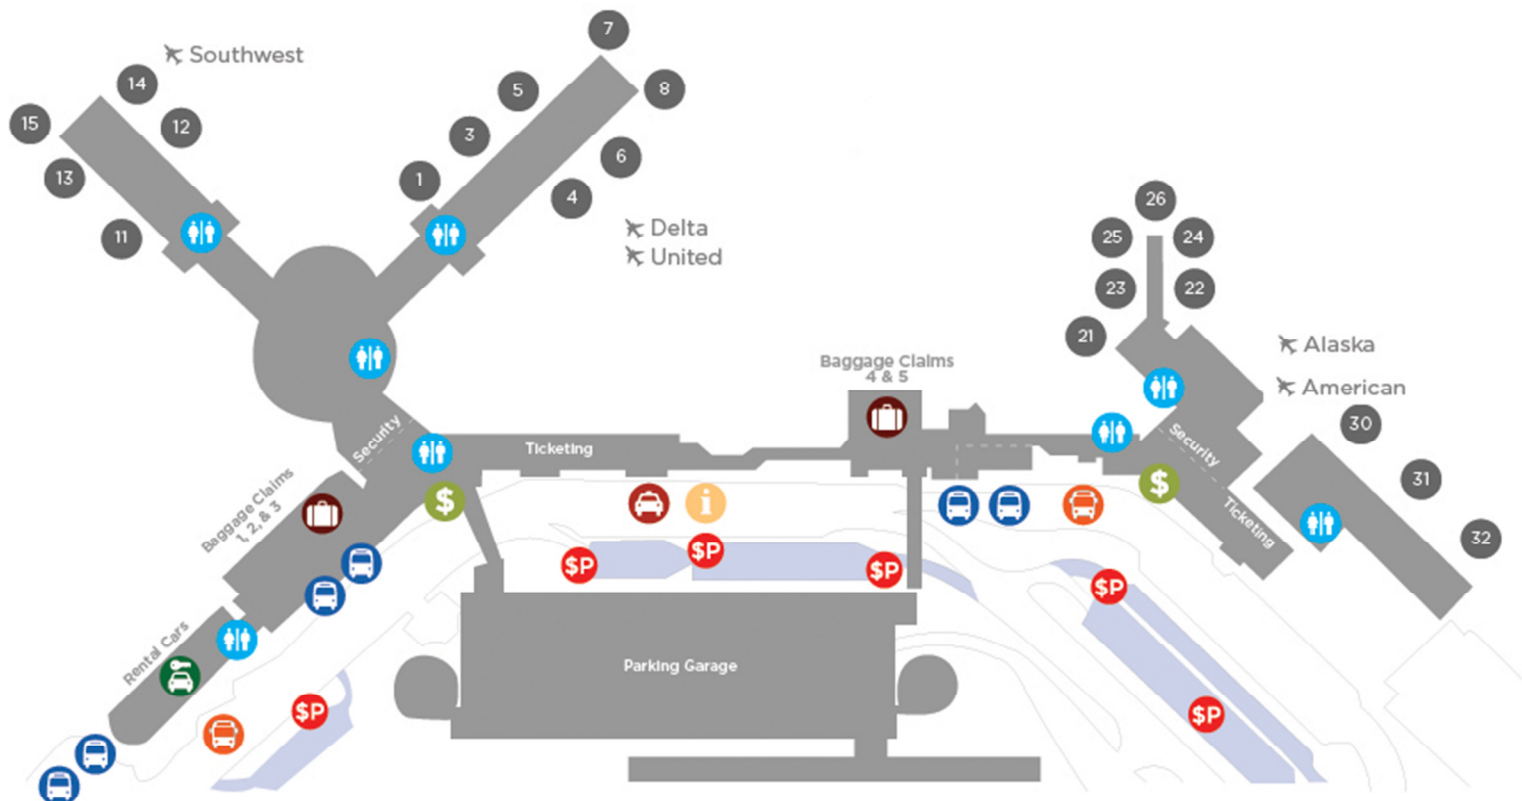

Ground Transportation and Hourly Parking Map

- | | | |
|---|---|---|
|  Taxi |  Restroom |  Public Transportation-STA |
|  Rental Cars |  Baggage Claim |  Ground Transportation Information |
|  ATM |  Gate |  Parking Pay Station |
|  Hotel & For Hire Shuttles, Limos, Uber & Lyft | | |