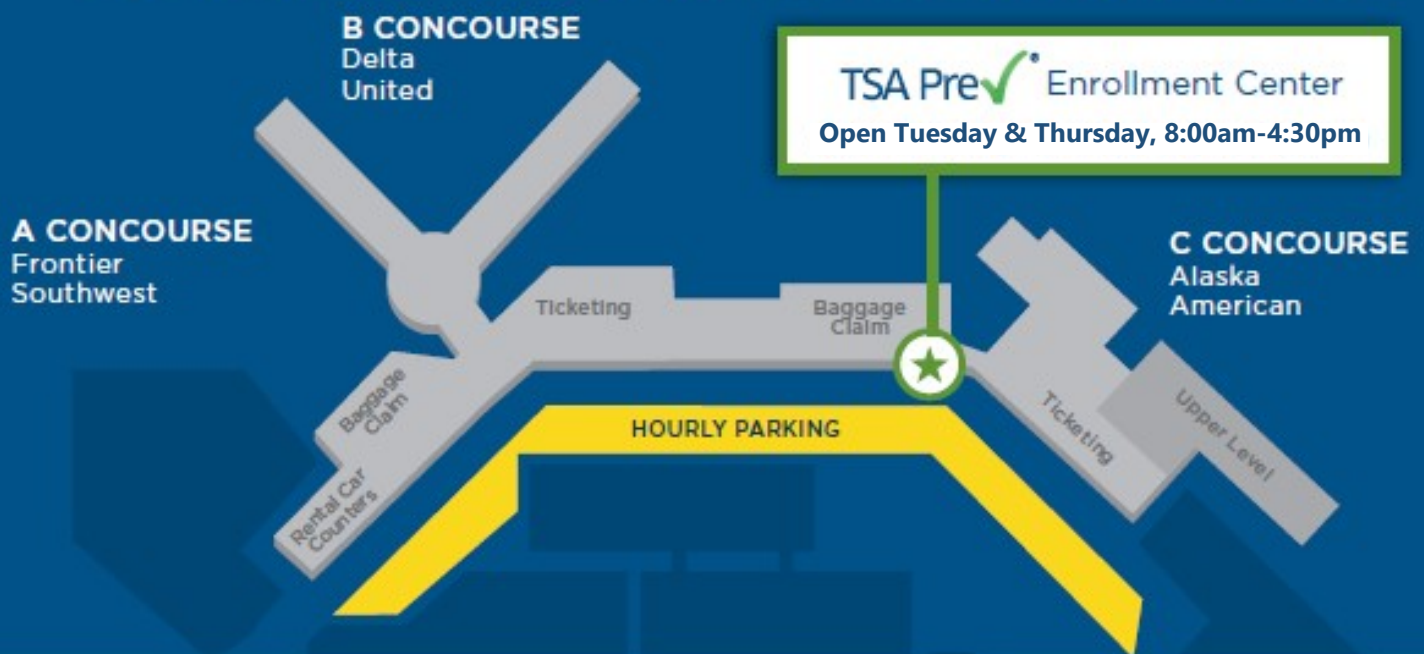

# TSA Pre✓<sup>®</sup> AT

Spokane International Airport  
SpokaneAirports.net

## TSA PreCheck<sup>®</sup> IS AS EASY AS 1-2-3.

1. Go to [tsa.gov/precheck](https://tsa.gov/precheck) to apply and schedule enrollment appointment.
2. Visit the convenient enrollment center located at Spokane International Airport.
3. Enjoy traveling smarter with more convenience!

## Spokane International Airport Terminal Map

TSA Precheck<sup>®</sup> is an expedited screening program that allows pre-approved airline travelers to leave on their shoes, light outerwear and belt at the security checkpoint. At certain airports, passengers can also keep their laptop in its case and their 3-1-1 compliant liquids/gels bag in a carry-on bag.