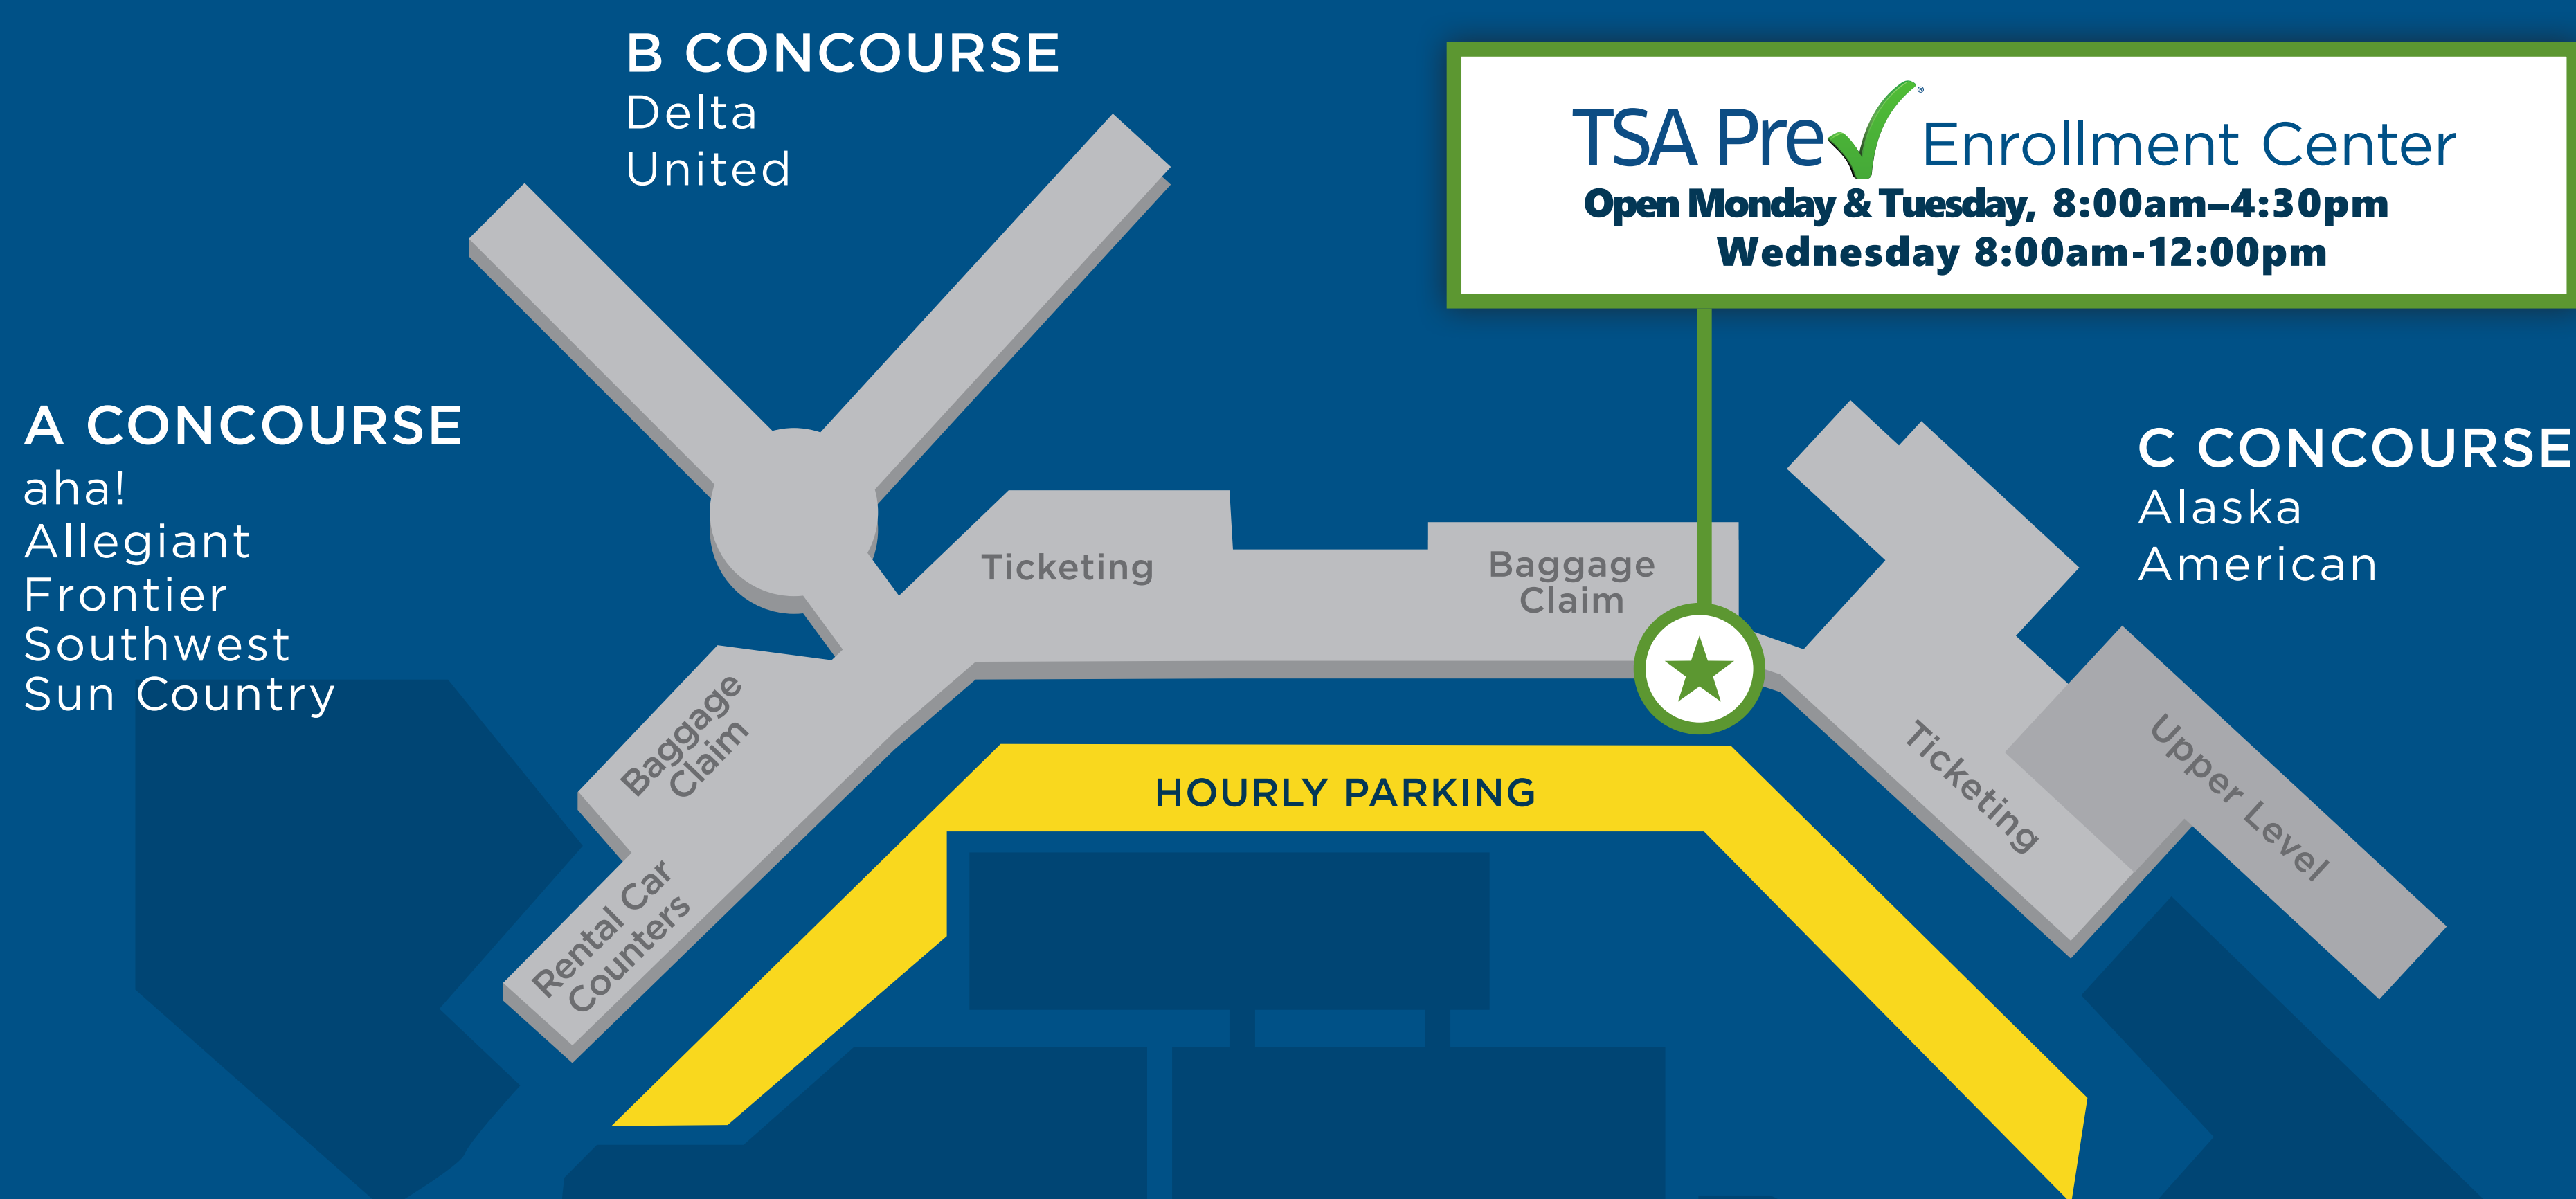

# TSA Pre✓<sup>®</sup> AT

Spokane International Airport  
SpokaneAirports.net

## Enroll in TSA PreCheck<sup>®</sup> at Spokane International Airport!

Complete your initial application and schedule an appointment for enrollment at [tsa.gov/precheck](https://tsa.gov/precheck)

## TSA PreCheck<sup>®</sup> IS AS EASY AS 1-2-3.

1. Go to [tsa.gov/precheck](https://tsa.gov/precheck) to apply and schedule enrollment appointment.
2. Visit the convenient enrollment center located at Spokane International Airport.
3. Enjoy traveling smarter with more convenience!

### Spokane International Airport Terminal Map

TSA PreCheck<sup>®</sup> is an expedited screening program that allows pre-approved airline travelers to leave on their shoes, light outerwear and belt at the security checkpoint. At certain airports, passengers can also keep their laptop in its case and their 3-1-1 compliant liquids/gels bag in a carry-on bag.