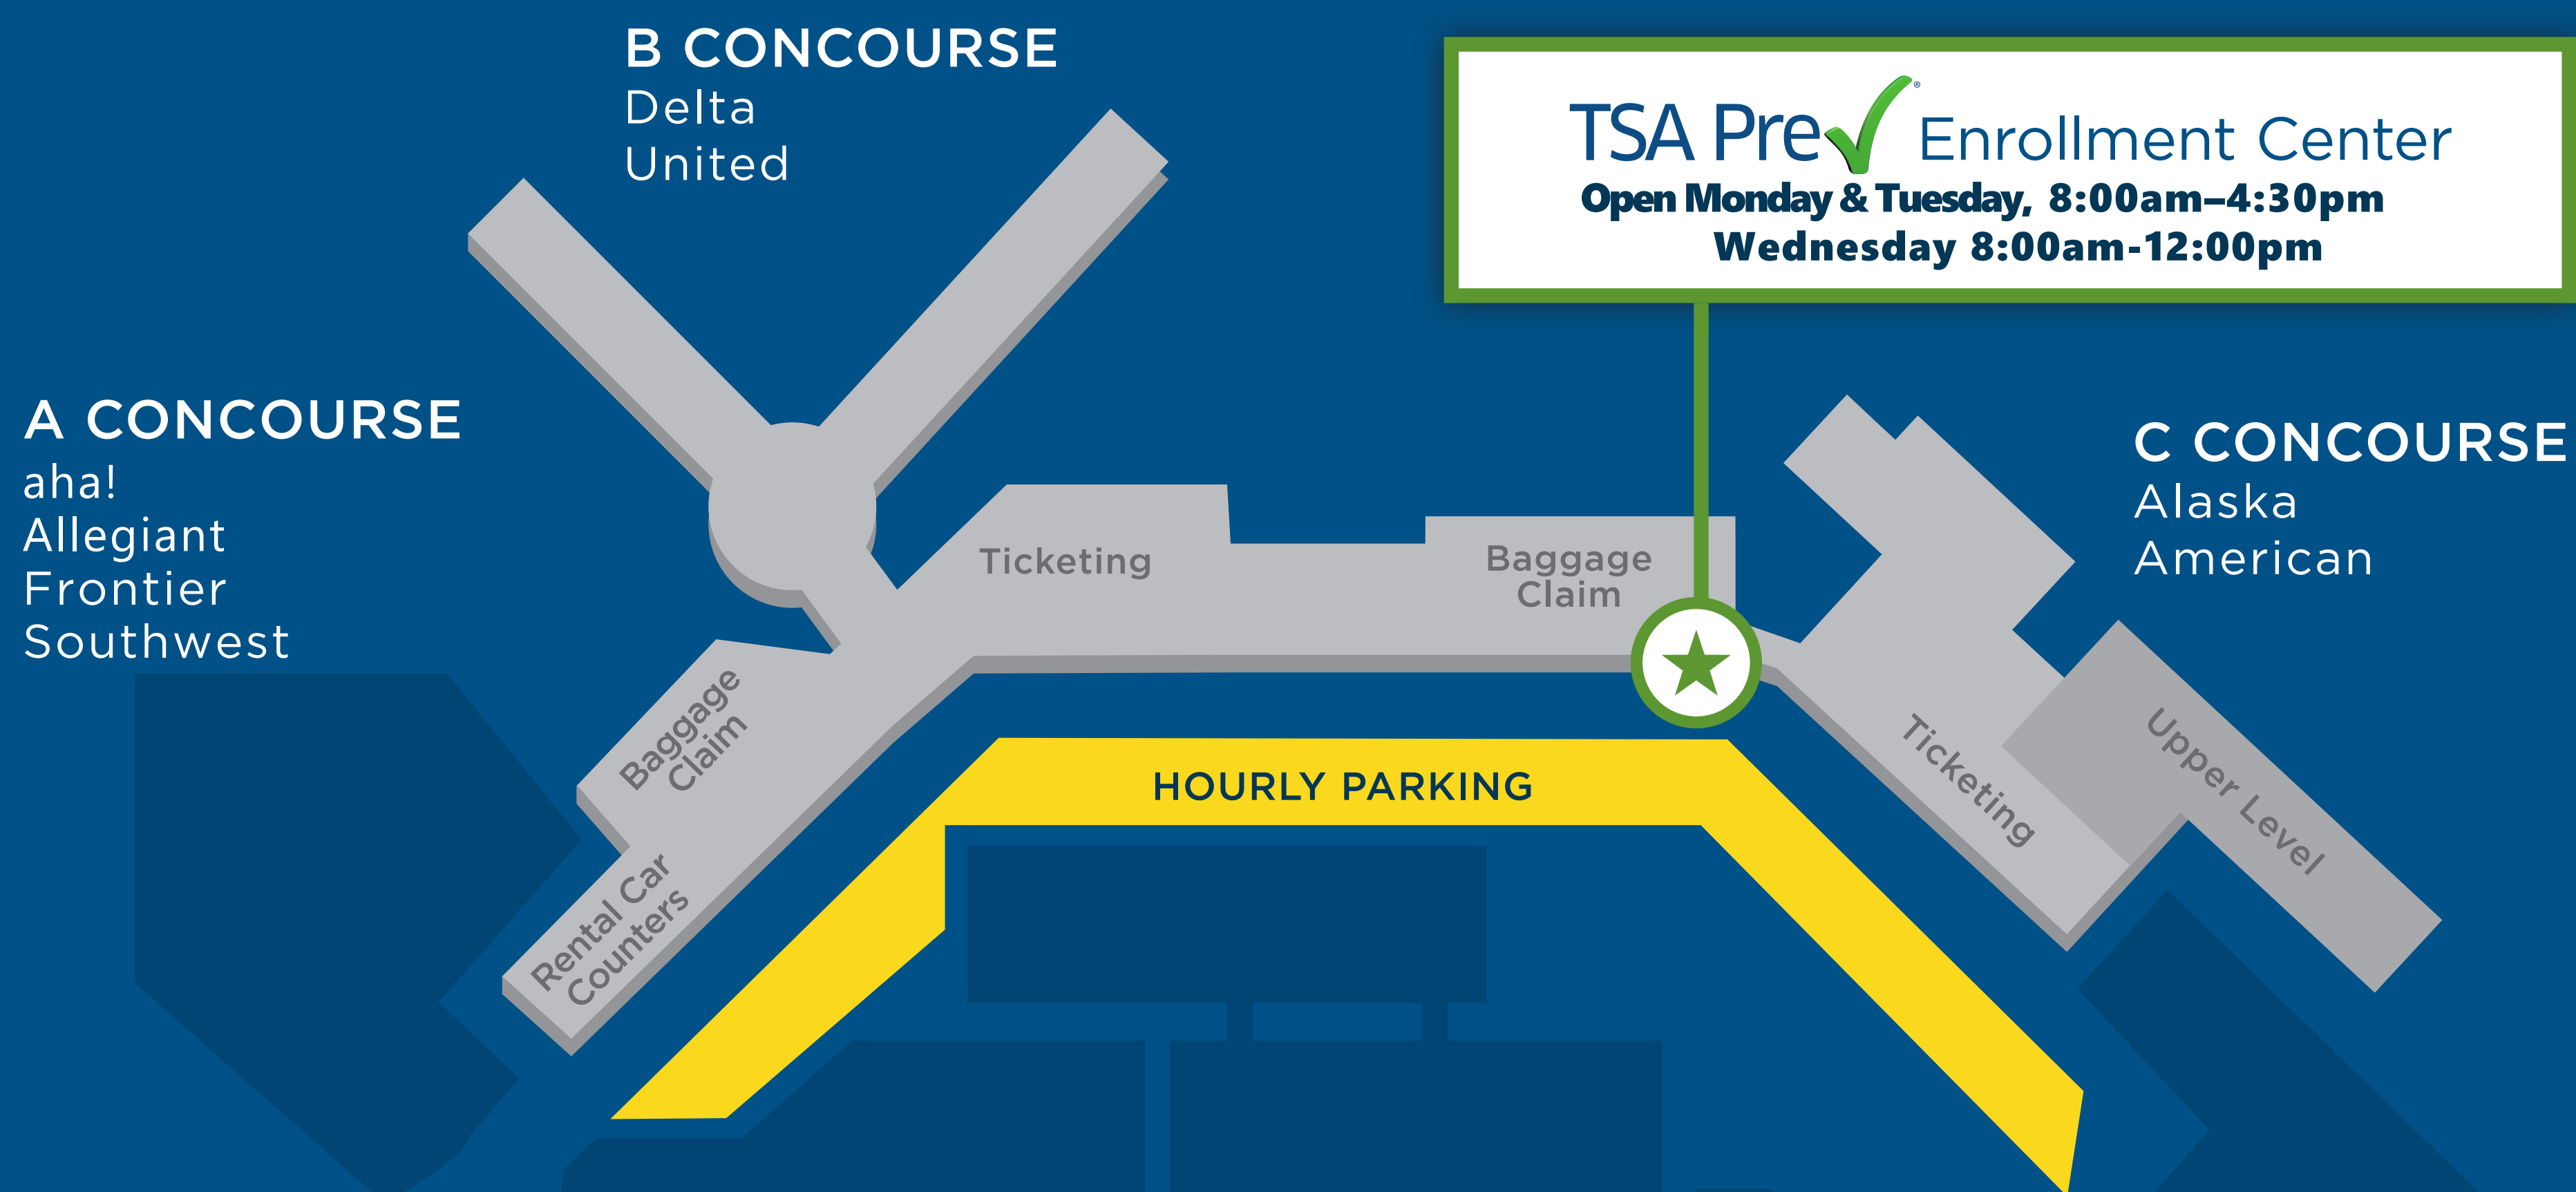

TSA Pre✓[®] AT

Spokane International Airport
SpokaneAirports.net

Enroll in TSA PreCheck[®] at Spokane International Airport!

Complete your initial application and schedule an appointment for enrollment at tsa.gov/precheck

TSA PreCheck[®] IS AS EASY AS 1-2-3.

1. Go to tsa.gov/precheck to apply and schedule enrollment appointment.
2. Visit the convenient enrollment center located at Spokane International Airport.
3. Enjoy traveling smarter with more convenience!

Spokane International Airport Terminal Map

TSA PreCheck[®] is an expedited screening program that allows pre-approved airline travelers to leave on their shoes, light outerwear and belt at the security checkpoint. At certain airports, passengers can also keep their laptop in its case and their 3-1-1 compliant liquids/gels bag in a carry-on bag.

Walk-ins are welcome based on availability. Please make sure you have the proper documents as instructed on the TSA website: universalenroll.dhs.gov/programs.