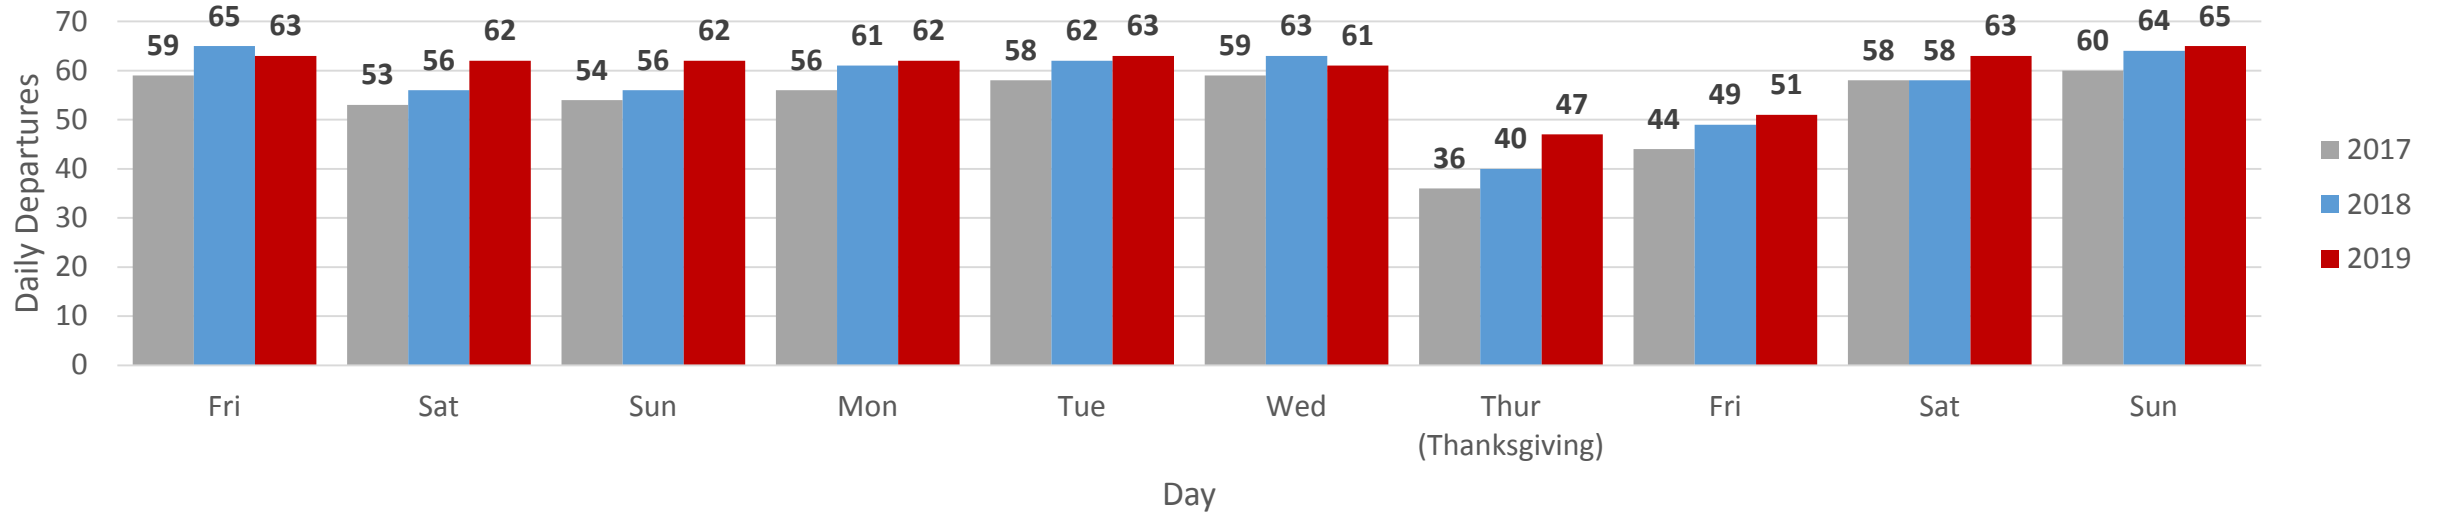

GEG Inbound Flights per Day