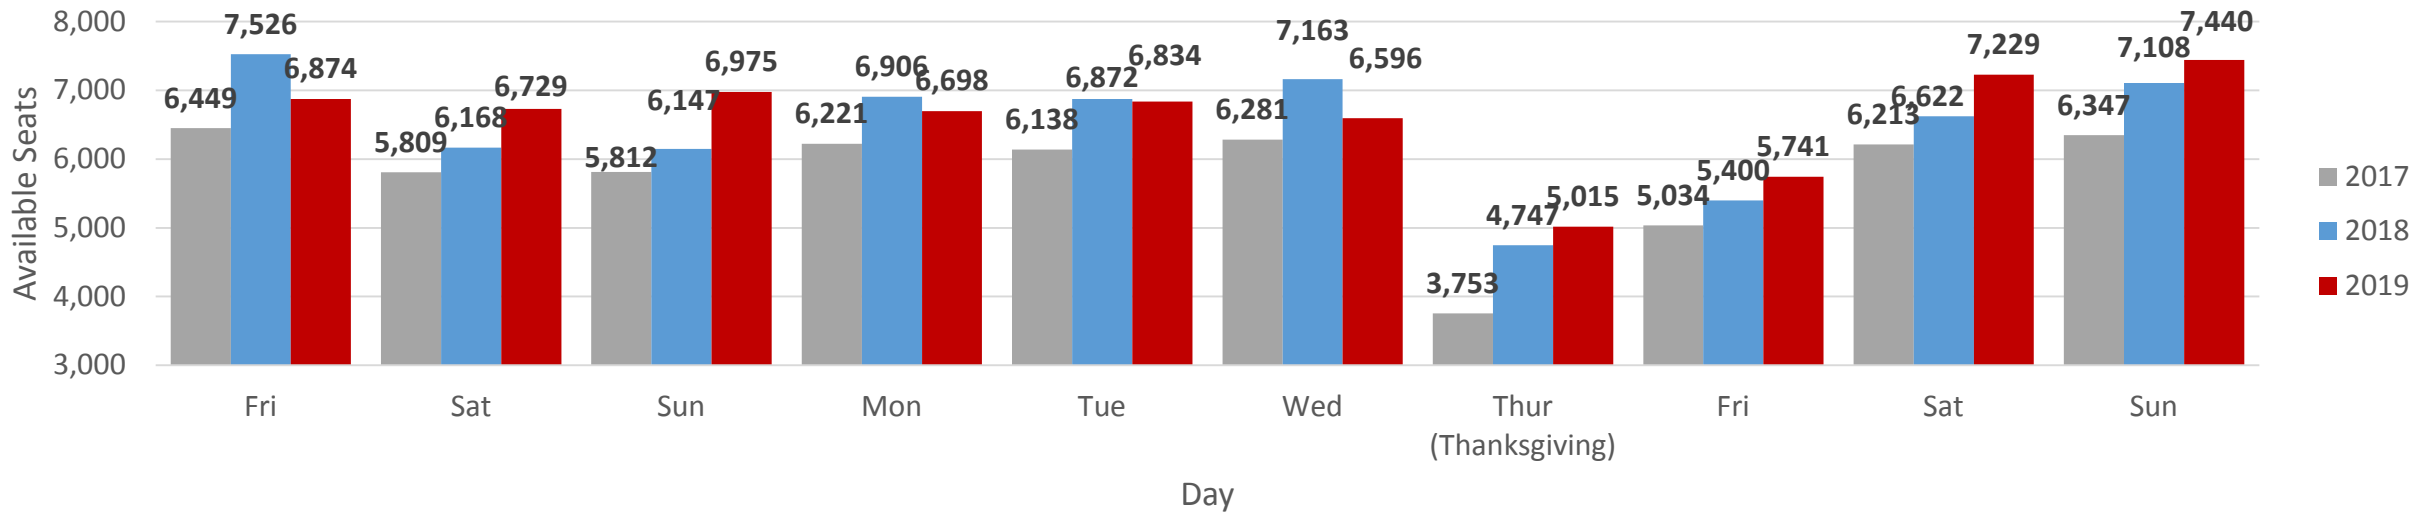

### GEG Inbound Seats per Day

### GEG Outbound Seats per Day

### GEG Inbound Flights per Day