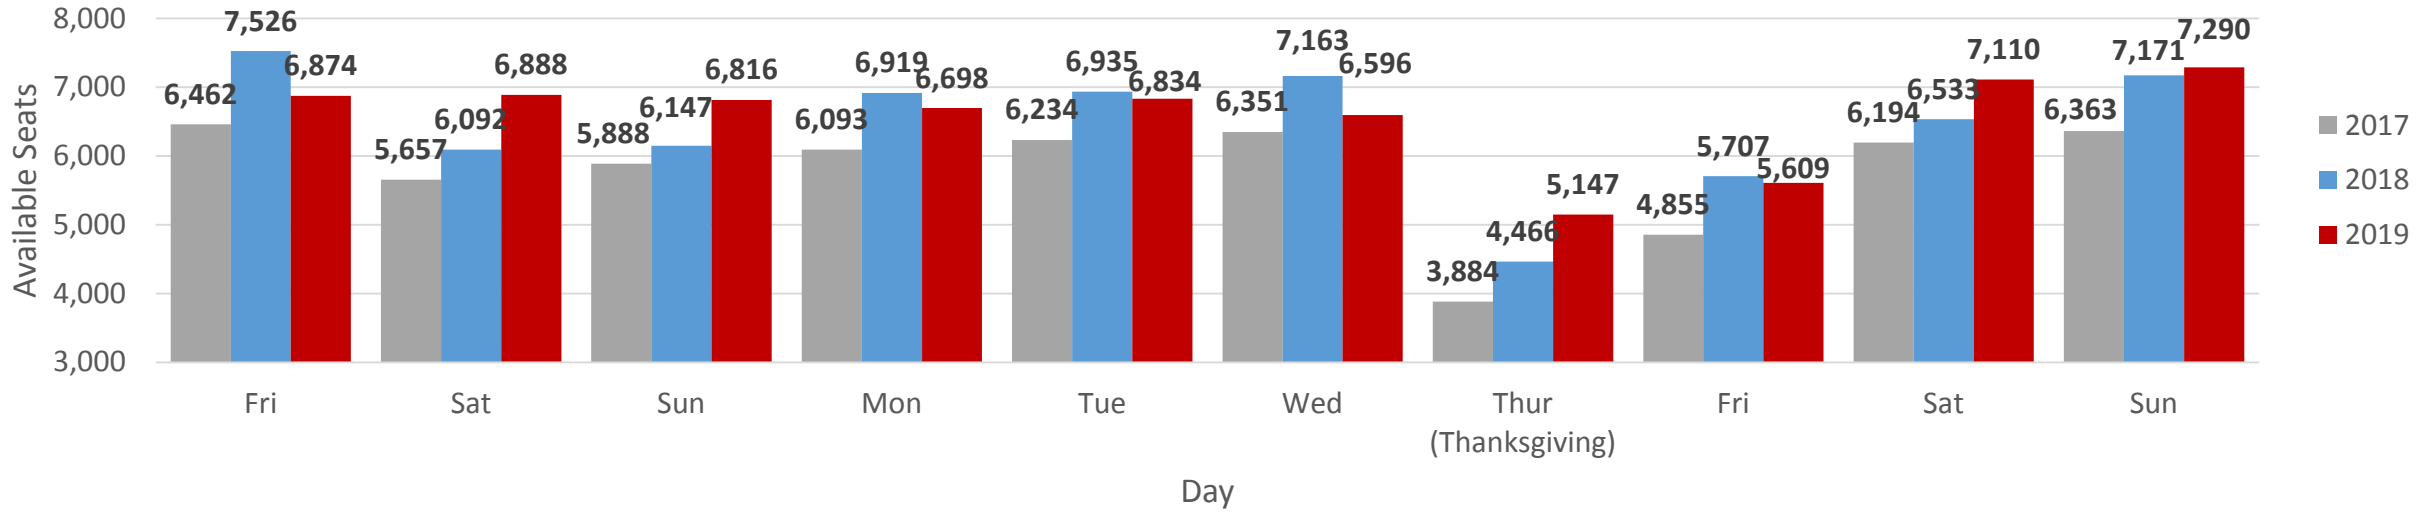

### GEG Inbound Seats per Day

### GEG Outbound Seats per Day

### GEG Inbound Flights per Day